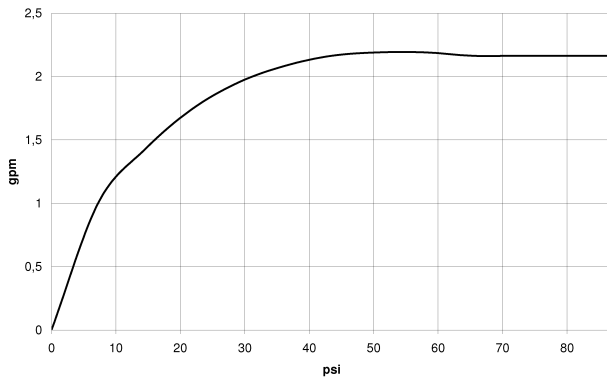

Kitchen - eno

Single-lever mixer with pull-out spout with spray function - polished chrome

Article number: 33 870 760-00 0010

- 8-7/8" Projection
- Swiveling spout 130°
- Aerated stream and spray mode
- Total height 6-5/8"
- Height to aerator/spout outlet 5-3/8"
- 1-3/8" hole diameter
- 2x 10 mm flexible supply lines including 3/8" US adapters
- Fabric braided spray hose 59"
- Water flow rate limited to max. 1.5 gpm
- lead-free
- Internal backflow preventer.
- Push button locks into spray mode when pressed. To switch back to aerator mode the water must be turned off.

polished chrome

Dimensional drawing

Kitchen - eno

Single-lever mixer with pull-out spout with spray function - polished chrome

Article number: 33 870 760-00 0010

All dimensions in mm / inch = mm x 0,0394

Flow rate chart