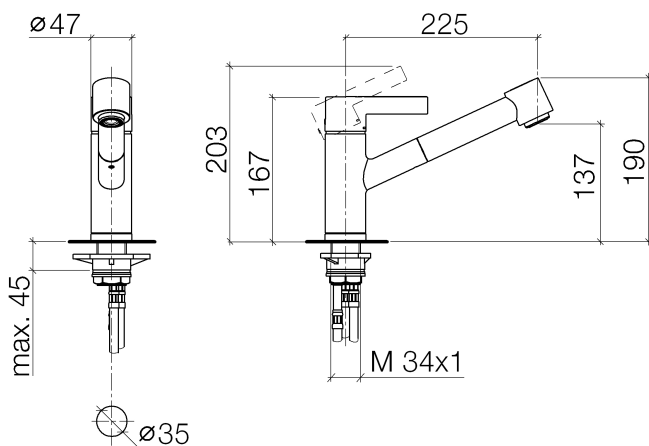

Kitchen - eno

Single-lever mixer with pull-out spout with spray function - polished chrome

Article number: 33 870 760-00 0010

- 8-7/8" Projection
- Swiveling spout 130°
- Aerated stream and spray mode
- Total height 6-5/8"
- Height to aerator/spout outlet 5-3/8"
- 1-3/8" hole diameter
- 2x 10 mm flexible supply lines including 3/8" US adapters
- Fabric braided spray hose 59"
- Water flow rate limited to max. 1.5 gpm
- lead-free
- Internal backflow preventer.
- Push button locks into spray mode when pressed. To switch back to aerator mode the water must be turned off.

polished chrome

Dimensional drawing

Kitchen - eno

Single-lever mixer with pull-out spout with spray function - polished chrome

Article number: 33 870 760-00 0010

All dimensions in mm / inch = mm x 0,0394

Flow rate chart

Kitchen - eno

Single-lever mixer with pull-out spout with spray function - polished chrome

Article number: 33 870 760-00 0010

Other surface finishes

platinum matte

33 870 760-06 0010

More custom finish options are available via special production (xTra Service). Please see our finish matrix for availability and pricing or contact a Dornbracht representative.

Recommended article

10 713 970-00

AIR SWITCH operating button, trim parts only - polished chrome

82 424 970-00

Soap dispenser without flange - polished chrome

Kitchen - eno

Single-lever mixer with pull-out spout with spray function - polished chrome