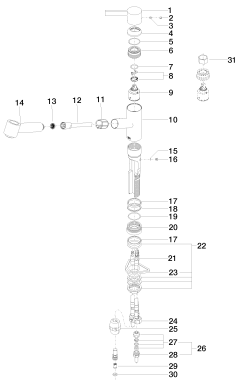

Kitchen - eno

Single-lever mixer with pull-out spout with spray function - polished chrome

Article number: 33 870 760-00 0010

- 8-7/8" Projection
- Swiveling spout 130°
- Aerated stream and spray mode
- Total height 6-5/8"
- Height to aerator/spout outlet 5-3/8"
- 1-3/8" hole diameter
- 2x 10 mm flexible supply lines including 3/8" US adapters
- Fabric braided spray hose 59"
- Water flow rate limited to max. 1.5 gpm
- lead-free
- Internal backflow preventer.
- Push button locks into spray mode when pressed. To switch back to aerator mode the water must be turned off.

polished chrome

Dimensional drawing

Kitchen - eno

Single-lever mixer with pull-out spout with spray function - polished chrome

Article number: 33 870 760-00 0010

All dimensions in mm / inch = mm x 0,0394

Flow rate chart

Recommended article

10 713 970-00

AIR SWITCH operating button, trim parts only - polished chrome

82 424 970-00

Soap dispenser without flange - polished chrome

Kitchen - eno

Single-lever mixer with pull-out spout with spray function - polished chrome

Article number: 33 870 760-00 0010

Spare parts list

Number	Item Number	Designation	Number of units
<hr/>			
<hr/>			